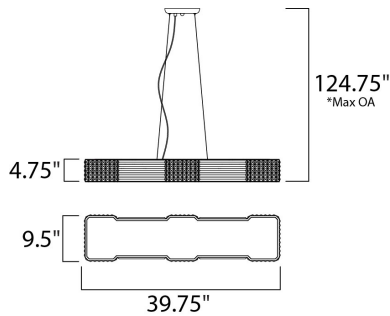

**PRODUCT DESCRIPTION**

A Contrasting array of Beveled Crystal create an elegant contemporary style that integrates seamlessly into today's interior design. The Polished Chrome frame provides a touch of shimmer, without competing with the brilliance of the crystal.

\*max overall height

**MEASUREMENTS**

DIMENSION : 39.75" L x 9.5" W x 4.75" H  
 MAX OAH : 124.75" OAH  
 HANGING WEIGHT : 19.14 lb

**LAMPING**

LUMENS : 0 Rated (0 Del.)  
 BULB : 8 x 40W (INCLUDED), 320W Total