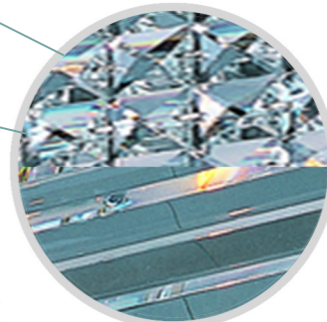

Matching Polished Chrome canopy

Adjustable fixture up to 124"

Unique mixture of squares and linear rectangle crystals

Patterned glass diffuser