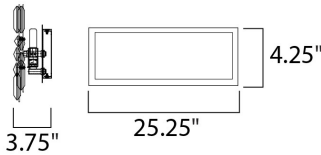

PRODUCT DESCRIPTION

Two layers of a geometric frame of steel, finished in Polished Chrome, are embedded with various Beveled Crystal Pendants to create a 3-Dimensional look of elegance and beauty. The Paradigm provides bling for the bath.

MEASUREMENTS

DIMENSION : 30." W x 8.25" H x 3.75" Ext
 MAX OAH : 25.25" W x 4.25" H
 HANGING WEIGHT : 9.46 lb

LAMPING

INPUT VOLTAGE : 120V
 LUMENS : 0 Rated (0 Del.)
 BULB : 8 x 40W (INCLUDED), 320W Total
 DIMMABLE : Dimmable