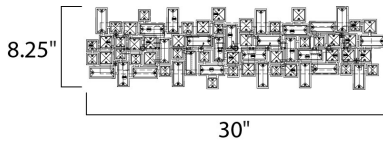

PRODUCT DESCRIPTION

Two layers of a geometric frame of steel, finished in Polished Chrome, are embedded with various Beveled Crystal Pendants to create a 3-Dimensional look of elegance and beauty. The Paradigm provides bling for the bath.

MEASUREMENTS

DIMENSION : 30." W x 8.25" H x 3.75" Ext
 MAX OAH : 25.25" W x 4.25" H
 HANGING WEIGHT : 9.46 lb

LAMPING

INPUT VOLTAGE : 120V
 LUMENS : 0 Rated (0 Del.)
 BULB : 8 x 40W (INCLUDED), 320W Total
 DIMMABLE : Dimmable