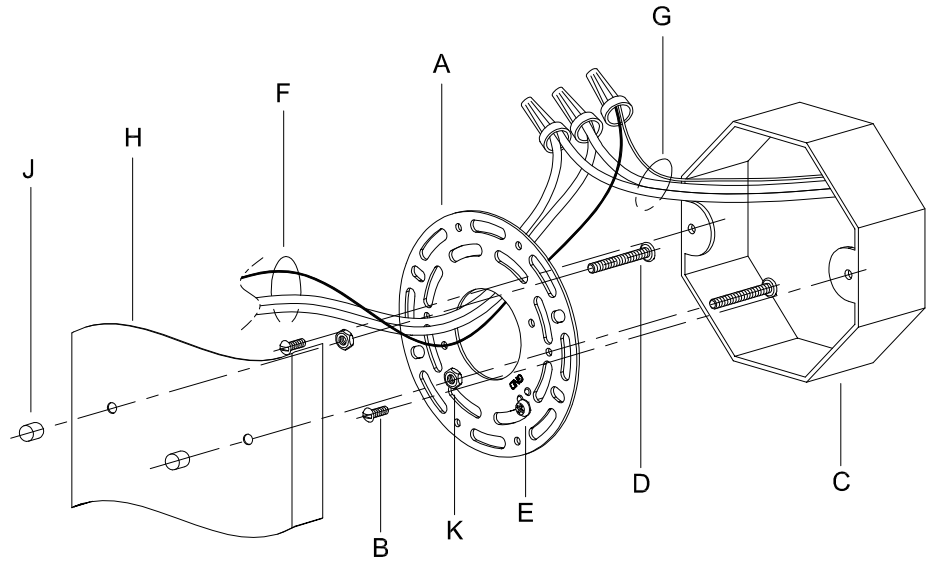

CAUTION: Read instructions carefully and turn electricity off at main circuit breaker panel before beginning installation.

300197

WARNING - If any Special Control Devices are used with this Fixture, Follow the Instructions Carefully to assure full compliance with N.E.C. requirements. If there are any questions, contact a Qualified Electrical Contractor.

CANOPY MOUNTING & WIRE CONNECTION ASSEMBLY STEPS:

1. D,E → A
2. K → D
3. B,A → C
4. F → G
5. H,J → D

FIXTURE ASSEMBLY STEPS:

1. L → Y
2. X → Y
3. P,Q → M
4. R,S → N

B, C, G & S
 (NOT FURNISHED)
 (NON FOURNIE)
 (NO INCLUIDA)