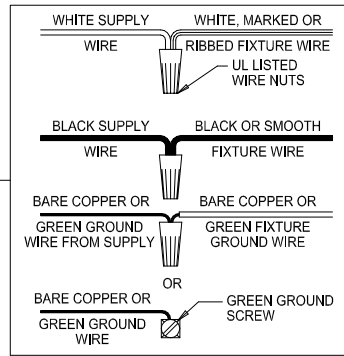

CAUTION: Read instructions carefully and turn electricity off at main circuit breaker panel before beginning installation.

300197

WARNING - If any Special Control Devices are used with this Fixture, Follow the Instructions Carefully to assure full compliance with N.E.C. requirements. If there are any questions, contact a Qualified Electrical Contractor.

CANOPY MOUNTING & WIRE CONNECTION ASSEMBLY STEPS:

1. D,E → A
2. K → D
3. B,A → C
4. F → G
5. H,J → D

FIXTURE ASSEMBLY STEPS:

1. L → Y
2. X → Y
3. P,Q → M
4. R,S → N

B, C, G & S
 (NOT FURNISHED)
 (NON FOURNIE)
 (NO INCLUIDA)